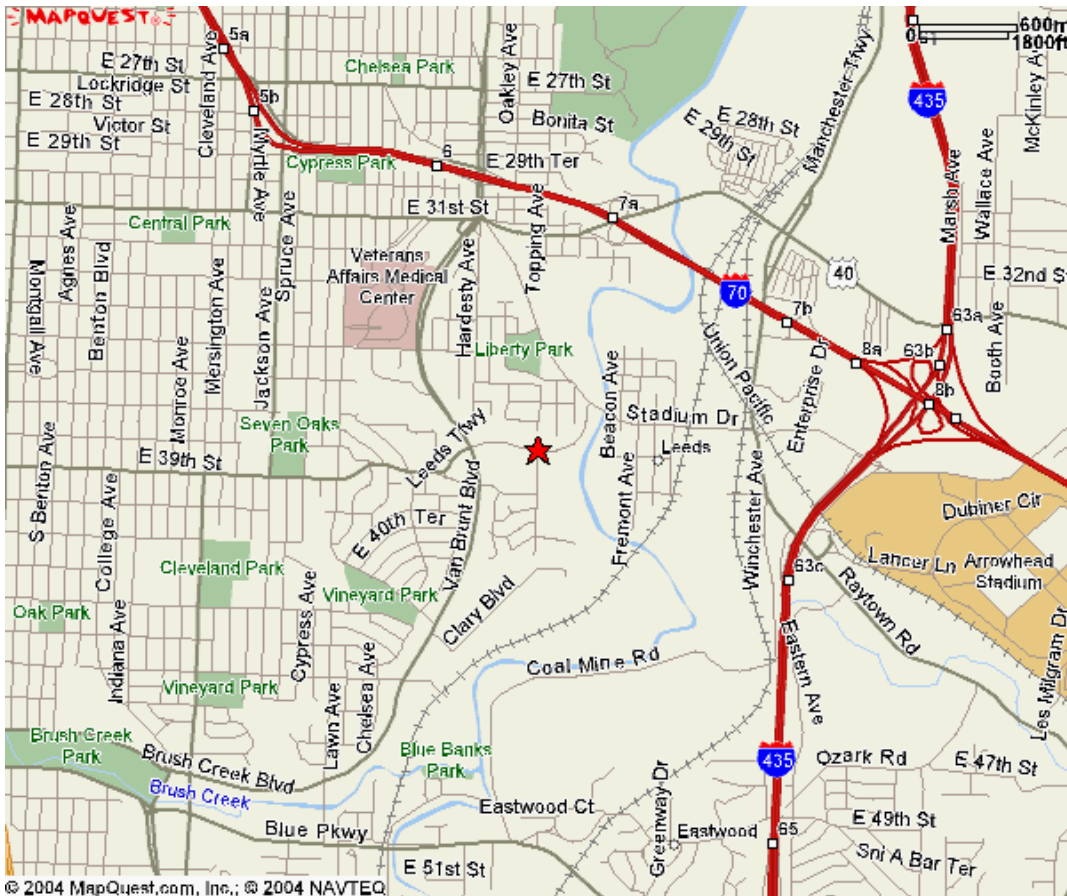

© 2004 MapQuest.com, Inc.; © 2004 NAVTEQ
3801 Topping, Kansas City, MO 64129
(816) 929-3000

From I-70 Take Van Brunt Blvd. south (Van Brunt becomes Emanuel Cleaver II Blvd.), turn east (left) on Leeds Trafficway, turn right on Topping.

From I-435 South (coming from the North, traveling South)--Take I-70 West to Van Brunt Blvd. Take Van Brunt south (Van Brunt becomes Emanuel Cleaver II Blvd.), turn east (left) on Leeds Trafficway, turn right on Topping.

From I-435 North (coming from the South, traveling North)--Take Stadium Drive west, turn left on Leeds Trafficway, turn left on Topping.

From 71 Highway Take Emanuel Cleaver II Blvd. east, turn right on Leeds Trafficway, turn right on Topping.

Roberts Dairy is located at the intersection of Emanuel Cleaver II and Leeds Trafficway. Harvesters is east of Roberts Dairy.